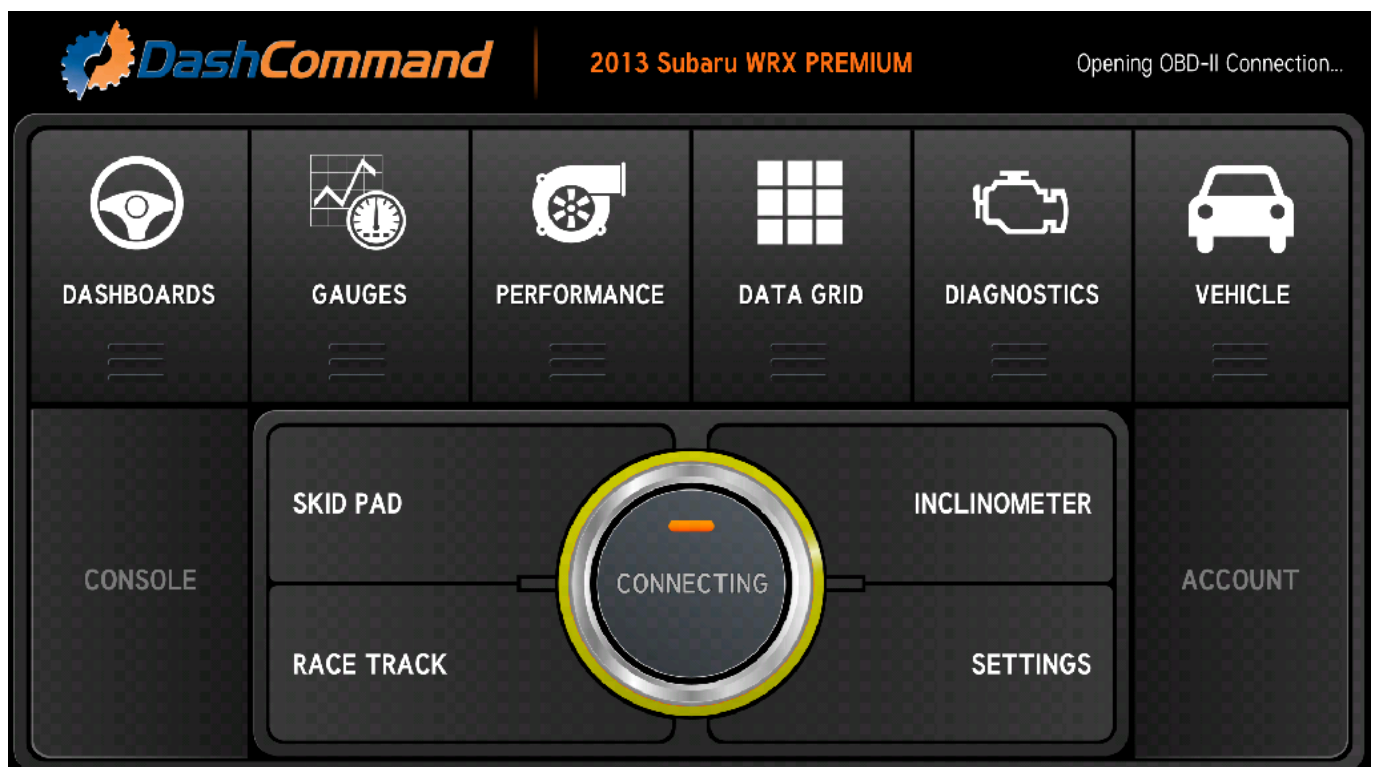

DOWNLOAD

[Dashcommand Android Cracked](#)

[Dashcommand Android Cracked](#)

DOWNLOAD

14 Apr 2016 . DashCommand (OBD ELM App) v4.6.13 (Full Version + All IAPs Unlocked) Requirements: Android 2.1 and up Overview: Check/clear engine.. Modern cars have the capacity of a few computers, are tooled with software that contains of millions of lines of programming code and produce gigabytes of data,.. You do not need to root or jailbreak your mobile devices when using our DashCommand (OBD ELM App) FULL v4.6.20 [Unlocked] to get resources.. 12 Thng Mi Hai 2012 . Ci Dashcommand hay qu m bn dng th nn kg xem c phn o mc nhin liu, c no c bn crack for android cho e xin 1 bn, tks.. 14 Apr 2016 . apkformods posted: "DashCommand (OBD ELM App) v4.6.13 (Full Version + All IAPs Unlocked) Requirements: Android 2.1 .. DashCommand is an app for your car. It turns your Android phone or tablet into an advanced display for your engine data. Want to know why the check engine.. 2 Oct 2018 . DashCommand (OBD ELM App) content rating is Everyone. . Please note that we provide original and pure apk file and provide faster download speed than DashCommand (OBD ELM App) apk mirrors. . You could also download apk of DashCommand (OBD ELM App) and run it using popular android .. Download # Free For Android Mobiles, Smart Phones. Tablets And More Devices.. DashCommand - 4PDA. . DashCommand (OBD ELM Scanner) . 3.0.0 RUS //4pda.ru/forum/dl/post/2350025/DashCommandRUS300.apk. #.. DashCommand. Gratuit. Lecture et effacement des codes dfauts; Effacement du voyant moteur sur le tableau de bord; Enregistrement et relecture de donnees.. DashCommand (OBD ELM App) is a Communication android app made by Palmer Performance Engineering that you can install on your android devices an enjoy ! DashCommand is an app for your car. . DashCommand supports all OBD-II and EOBD compliant vehicles sold worldwide.. Download DashCommand (OBD ELM App) apk 4.7.0 (7016) com.palmerperformance.DashCommand free for your Android, include latest and all previous.. PLUS only share the original and apk installer for DashCommand (OBD ELM App) APK WITHOUT ANY cheat, crack, unlimited gold patch or other modifications.. 26 Sep 2016 . ELM327 Bluetooth OBDII for Android Torque installation. 1.Install . Installation DashCmd via iTunes (IOS need jailbreak) or App Store Search.. Version: 3.3.1 (cracked) DashCommand (Post # 19321695) . Version: 3.0.0 Http://w3bsit3-dns.com/forum/dl/post/1719833/d300MM.apk. 25 Mar 2018 . DashCommand (OBD ELM Application). DashCommand is an app for your auto. It turns your Android cellular phone or pill into an advanced.. 28 May 2016 . DashCommand ara iin bir uygulama. Bu, motor verileri iin gelimi bir ekran iinde Android telefonunuzda yer alr. Konrol motorun .. 9 Nov 2018 . DashCommand is an app for your car. It turns your Android phone or tablet into an advanced display for your engine data.Want to know why the.. 2 Oct 2018 . You are about to download DashCommand (OBD ELM App) 4.7.0 Latest APK for Android, DashCommand is an app for your car. It turns your.. 11 Oct 2015 - 4 min - Uploaded by VukoHDTutorial how to set ELM327 OBDII on your car Available in 720p HD You can buy Super Mini . 4f22b66579